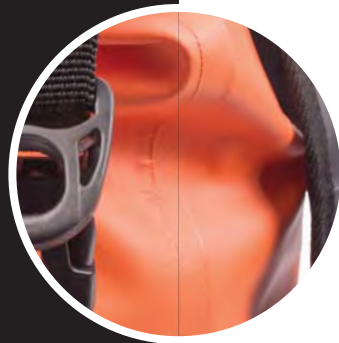

Waterproof fabric & welded seams
rugged and durable for demanding environments. Meets requirements of IPX7 (accidental submersion in water)