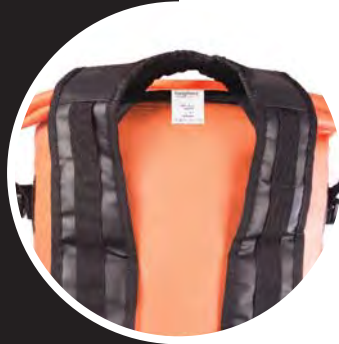

Features

Waterproof fabric and welded seams

Certified for lifting

Load rated daisy chain

Lockable side fasteners

Roll top closure

Rucksack style carrying straps

Clear document pocket

Reinforced base

KARI 15 has multi-functional shoulder straps offering various carrying styles.

Features in detail

Certified lifting point
designated lifting point, WLL rated with 7:1 factor of safety

Unique ID
For traceability and batch control