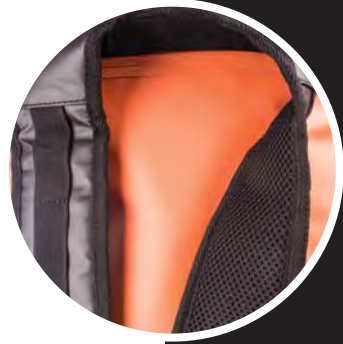

Lockable side fasteners
tamper proof tags, ideal for personal issue or rescue kits

Roll top

roll down to close or roll out to hold open

Rucksack straps

padded and breathable for added comfort

Document pocket